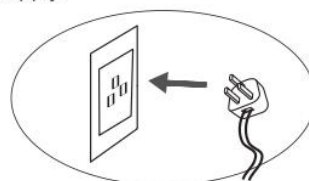

Rovos R653L Foot Massager

Product Operation Guide

- 
ON/OFF
 Long press to turn ON.
 Long press again to turn OFF
 Default timer setting is 15 minutes.
- 
HEAT
 Press to turn ON.
 Press again to turn OFF. 3 Heating intensity
- 
INTENSITY
 Press to switch massage INTENSITY
 3 intensity
- 
AUTO AUTO
 Press to enable and switch AUTO Mode
 1. A combination soft massage
 2. A combination moderate massage
 3. A combination strong massage

Product Parts

This product uses only the 220-240V, 50-60Hz power supply.
Make sure your indoor voltage fits this specification parameter.

- Connect the AC power cord to the socket.

Do not insert or remove the plug with a wet hand

Do not put your hands inside the cloth cover.

Product Specifications

| | |
|-------------------|-----------------------|
| Power supply | AC 220V-240V, 50-60Hz |
| Power consumption | 45W |
| Timer | 15 minutes |
| Dimension (LxWxH) | 420*455(mm) |