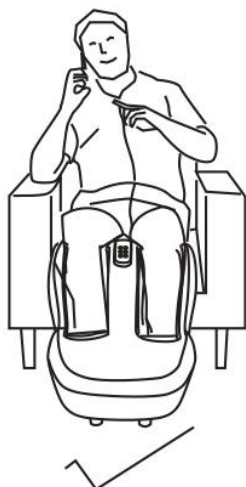

Rovos R653L Foot Massager

Product Operation Guide

- 
ON/OFF
 Long press to turn ON.
 Long press again to turn OFF
 Default timer setting is 15 minutes.
- 
HEAT
 Press to turn ON.
 Press again to turn OFF. 3 Heating intensity
- 
INTENSITY
 Press to switch massage INTENSITY
 3 intensity
- 
AUTO AUTO
 Press to enable and switch AUTO Mode
 1. A combination soft massage
 2. A combination moderate massage
 3. A combination strong massage

Product Parts

This product uses only the 220-240V, 50-60Hz power supply.
Make sure your indoor voltage fits this specification parameter.

- Connect the AC power cord to the socket.

Do not insert or remove the plug with a wet hand

Do not put your hands inside the cloth cover.

Product Specifications

| | |
|-------------------|-----------------------|
| Power supply | AC 220V-240V, 50-60Hz |
| Power consumption | 45W |
| Timer | 15 minutes |
| Dimension (LxWxH) | 420*455(mm) |