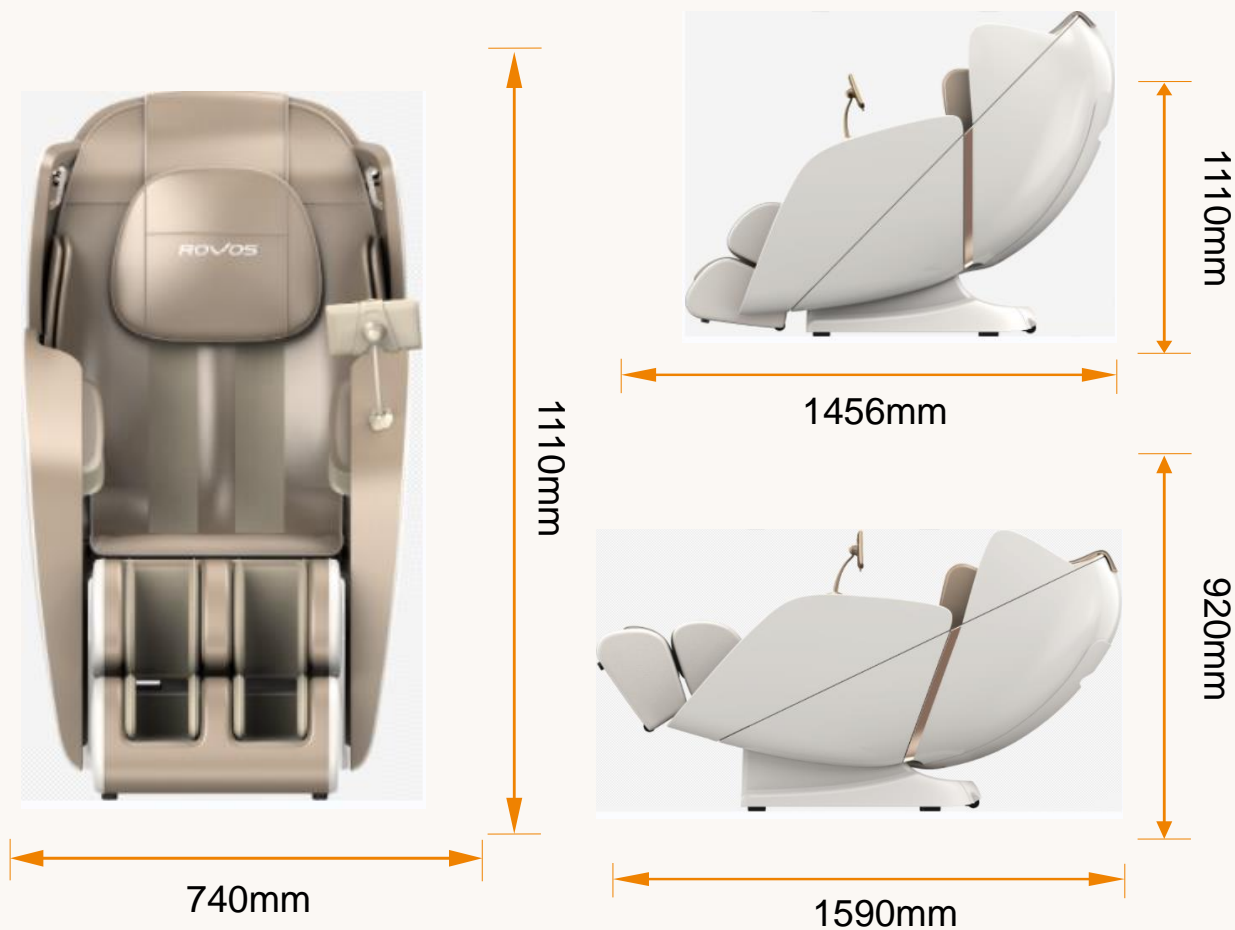

Home collection Massage Chair

6M02

Features

- (2D) Four massage rollers in SL-shape frame. Massage can be extended to the thigh part.
- Air pressure programs for the whole body
- Slide forward to save space
- 5 massage techniques
- Accurate body scanning for perfect position
- Zero-G massage
- Bluetooth for music
- 12 Auto modes to fully relax your body
- 6 levels of massage speed for selection
- Heating function on back and instep
- 35CM against the wall
- Foot airbag motivated extension to 16cm
- Single roller on sole
- Voice controller
- 3D knob to adjust intensity

Function details

4.3- inch screen tablet remote control

Variety of programs for different user types or focused on different areas of body including neck & shoulder ect, as well as programs such as Sleep, sports care and relaxing programs to suit every needs.

Function details

foot Massage

Upgraded design with airbag motivated extension reach 16cm to free your leg when massage, almost same experience as traditional motor motivated extension but with much less cost.

New scraper roller on sole with large contact surface gives your total reflexology massage.

Function details

Standby Size: 1456*740*1110mm
Flat Size: 1590*740*920mm

Model Name	M5	N.W/G.W	59kg/78kg
Nominal Voltage	110-240V	Packaging Size	1330*765*1150mm
Rated Power	120W	Floor Space	1.07m ²