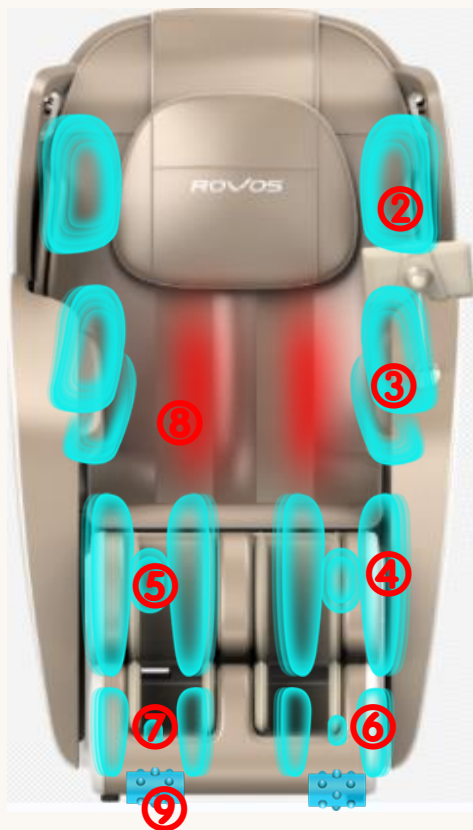

Home collection Massage Chair

6M02

Features

- (2D) Four massage rollers in SL-shape frame. Massage can be extended to the thigh part.
- Air pressure programs for the whole body
- Slide forward to save space
- 5 massage techniques
- Accurate body scanning for perfect position
- Zero-G massage
- Bluetooth for music
- 12 Auto modes to fully relax your body
- 6 levels of massage speed for selection
- Heating function on back and instep
- 35CM against the wall
- Foot airbag motivated extension to 16cm
- Single roller on sole
- Voice controller
- 3D knob to adjust intensity

Function details

foot Massage

Upgraded design with airbag motivated extension reach 16cm to free your leg when massage, almost same experience as traditional motor motivated extension but with much less cost.

New scraper roller on sole with large contact surface gives your total reflexology massage.

Function details

Standby Size: 1456*740*1110mm
Flat Size: 1590*740*920mm

Model Name	M5	N.W/G.W	59kg/78kg
Nominal Voltage	110-240V	Packaging Size	1330*765*1150mm
Rated Power	120W	Floor Space	1.07m ²

Function details

Name	Quantities
②、 Shoulder Airbags	4pcs
③、 Arm massage	4pcs
④、 Calves Side Airbags	4pcs
⑤、 Calves Airbags	4pcs
⑥、 instep Airbags	4pcs
⑦、 Foot Ankles Airbags	4pcs
⑧、 Heating Area	Back
⑨、 Foot roller	single roller