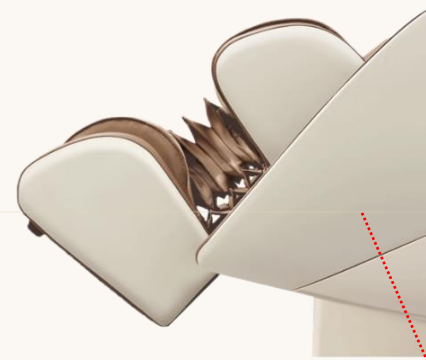

Home collection Massage Chair

6M02

Features

- (2D) Four massage rollers in SL-shape frame. Massage can be extended to the thigh part.
- Air pressure programs for the whole body
- Slide forward to save space
- 5 massage techniques
- Accurate body scanning for perfect position
- Zero-G massage
- Bluetooth for music
- 12 Auto modes to fully relax your body
- 6 levels of massage speed for selection
- Heating function on back and instep
- 35CM against the wall
- Foot airbag motivated extension to 16cm
- Single roller on sole
- Voice controller
- 3D knob to adjust intensity

Function details

4.3- inch screen tablet remote control

Variety of programs for different user types or focused on different areas of body including neck & shoulder ect, as well as programs such as Sleep, sports care and relaxing programs to suit every needs.

Function details

foot Massage

Upgraded design with airbag motivated extension reach 16cm to free your leg when massage, almost same experience as traditional motor motivated extension but with much less cost.