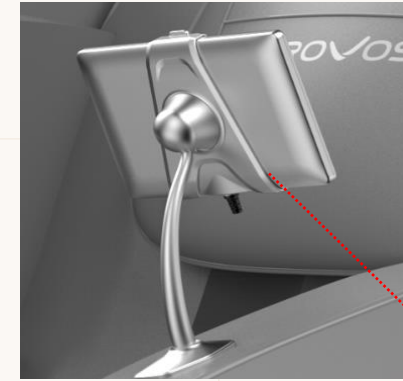

Home collection Massage Chair

6M02

Features

- (2D) Four massage rollers in SL-shape frame. Massage can be extended to the thigh part.
- Air pressure programs for the whole body
- Slide forward to save space
- 5 massage techniques
- Accurate body scanning for perfect position
- Zero-G massage
- Bluetooth for music
- 12 Auto modes to fully relax your body
- 6 levels of massage speed for selection
- Heating function on back and instep
- 35CM against the wall
- Foot airbag motivated extension to 16cm
- Single roller on sole
- Voice controller
- 3D knob to adjust intensity

Function details

4.3- inch screen tablet remote control

Variety of programs for different user types or focused on different areas of body including neck & shoulder ect, as well as programs such as Sleep, sports care and relaxing programs to suit every needs.

Function details

foot Massage

Upgraded design with airbag motivated extension reach 16cm to free your leg when massage, almost same experience as traditional motor motivated extension but with much less cost.

New scraper roller on sole with large contact surface gives your total reflexology massage.

Function details

Standby Size: 1456*740*1110mm
Flat Size: 1590*740*920mm

Model Name	M5	N.W/G.W	59kg/78kg
Nominal Voltage	110-240V	Packaging Size	1330*765*1150mm
Rated Power	120W	Floor Space	1.07m ²