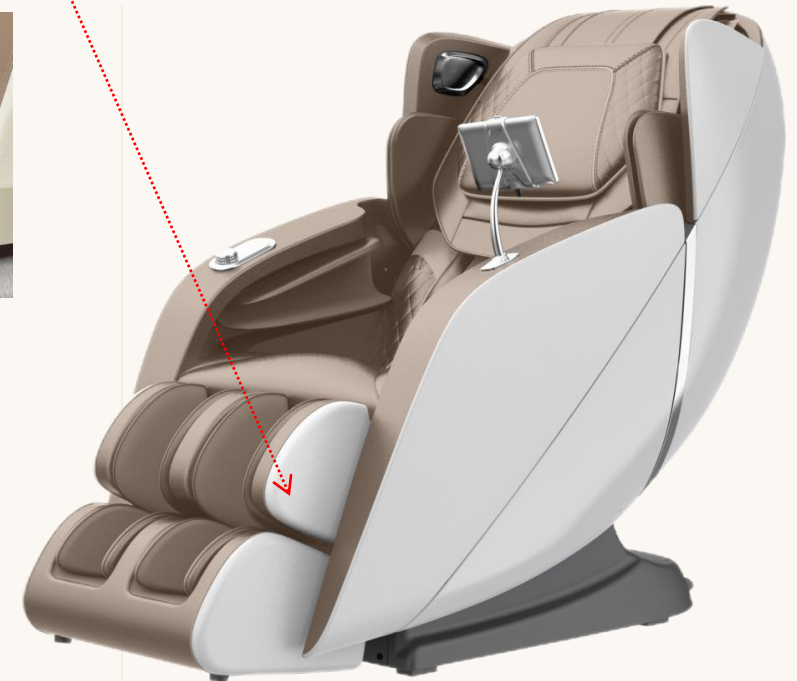

Home collection Massage Chair

6M02

Features

- (2D) Four massage rollers in SL-shape frame. Massage can be extended to the thigh part.
- Air pressure programs for the whole body
- Slide forward to save space
- 5 massage techniques
- Accurate body scanning for perfect position
- Zero-G massage
- Bluetooth for music
- 12 Auto modes to fully relax your body
- 6 levels of massage speed for selection
- Heating function on back and instep
- 35CM against the wall
- Foot airbag motivated extension to 16cm
- Single roller on sole
- Voice controller
- 3D knob to adjust intensity

Function details

4.3- inch screen tablet remote control

Variety of programs for different user types or focused on different areas of body including neck & shoulder ect, as well as programs such as Sleep, sports care and relaxing programs to suit every needs.

Function details

foot Massage

Upgraded design with airbag motivated extension reach 16cm to free your leg when massage, almost same experience as traditional motor motivated extension but with much less cost.

Function details

Bluetooth Speaker

Pillow

Shoulder Airbags

Cushion

quit

control

airbag