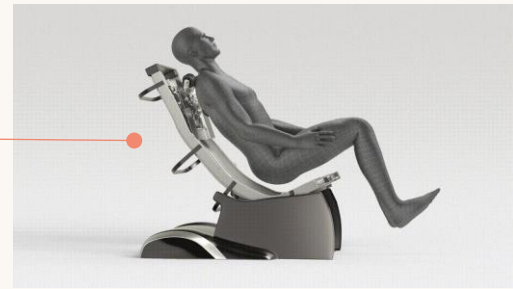

Function details

Bluetooth Speaker

Pillow

Shoulder Airbags

Cushion

quit

control

airbag

Plastic Decoration

Footrest

Inside Mechanism

PCB Box