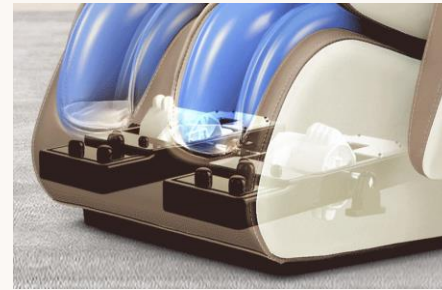

Home collection Massage Chair

6M02

Features

- (2D) Four massage rollers in SL-shape frame. Massage can be extended to the thigh part.
- Air pressure programs for the whole body
- Slide forward to save space
- 5 massage techniques
- Accurate body scanning for perfect position
- Zero-G massage
- Bluetooth for music
- 12 Auto modes to fully relax your body
- 6 levels of massage speed for selection
- Heating function on back and instep
- 35CM against the wall
- Foot airbag motivated extension to 16cm
- Single roller on sole
- Voice controller
- 3D knob to adjust intensity

Function details

4.3- inch screen tablet remote control

Variety of programs for different user types or focused on different areas of body including neck & shoulder ect, as well as programs such as Sleep, sports care and relaxing programs to suit every needs.

Function details

foot Massage

Upgraded design with airbag motivated extension reach 16cm to free your leg when massage, almost same experience as traditional motor motivated extension but with much less cost.

Function details

Bluetooth Speaker

Pillow

Shoulder Airbags

Cushion

quit

control

airbag