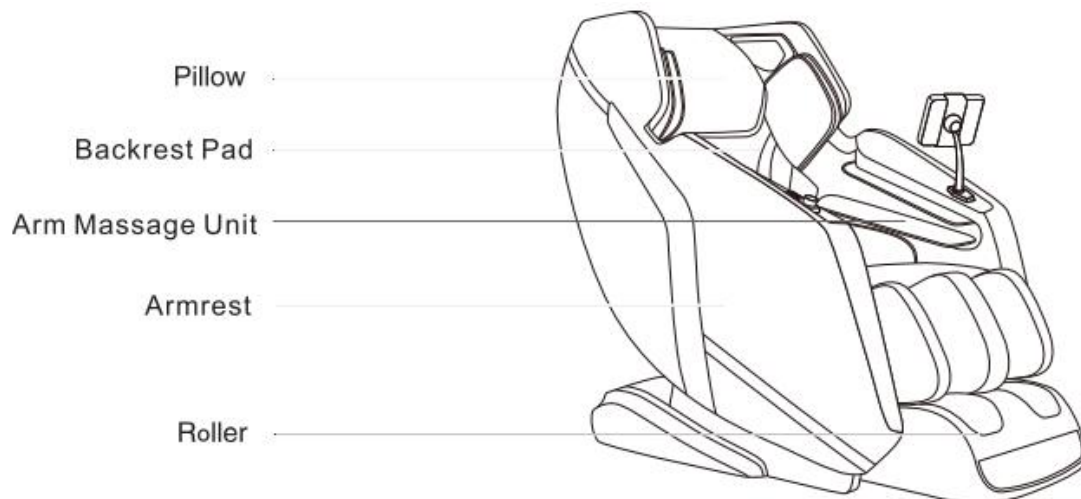

Outer Structure