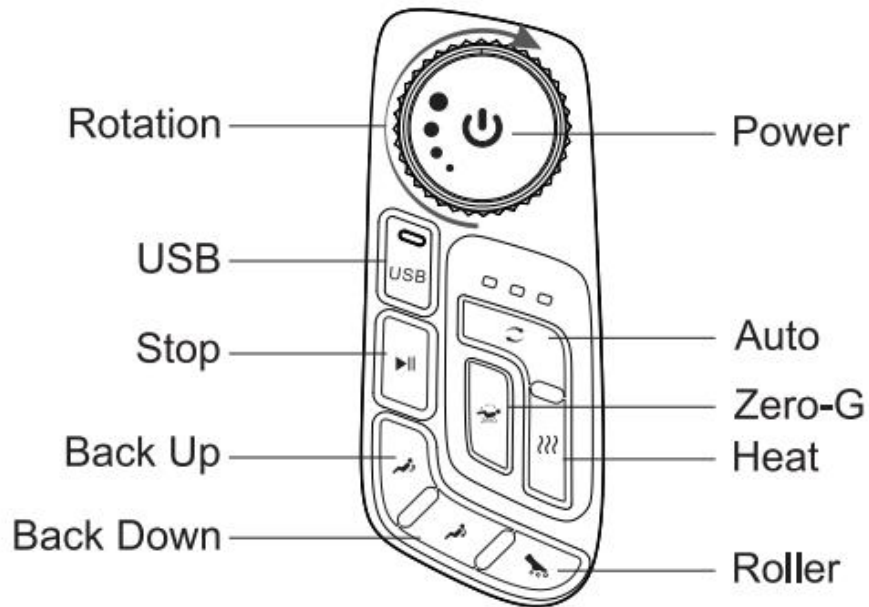

Shortcut Key

Functions	Button	Instruction
Power		ON/OFF
Rotation		Rotate clockwise to increase stage, and counterclockwise to decrease stages. The stage are divided into 1-5 stage.
Stop		Press this button to pause the massage function. Press again to resume the original massage function.
Auto		Press this button to switch between multiple automatic program functions. The specific display is subject to the actual product.
Heat		Press this button to turn ON/OFF the heating function.
Zero-G		Press this button to turn off or switch the zero gravity of stage 1 / 2.
Back Up / Back Down		Press the Back Up/Down button to adjust the backrest angle.
Roller		Press the button to activate Roller, Press again to stop this function.