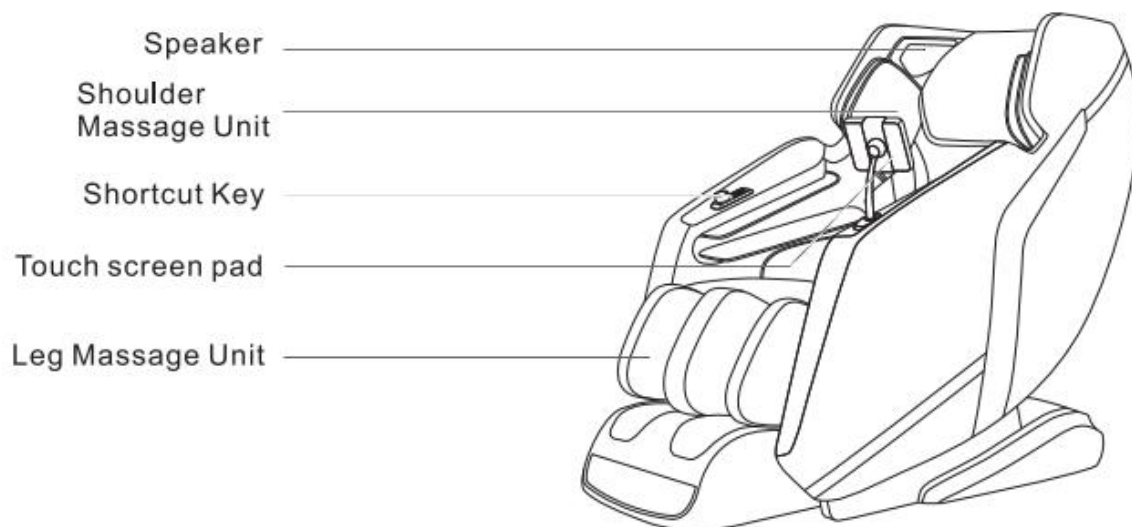

Outer Structure